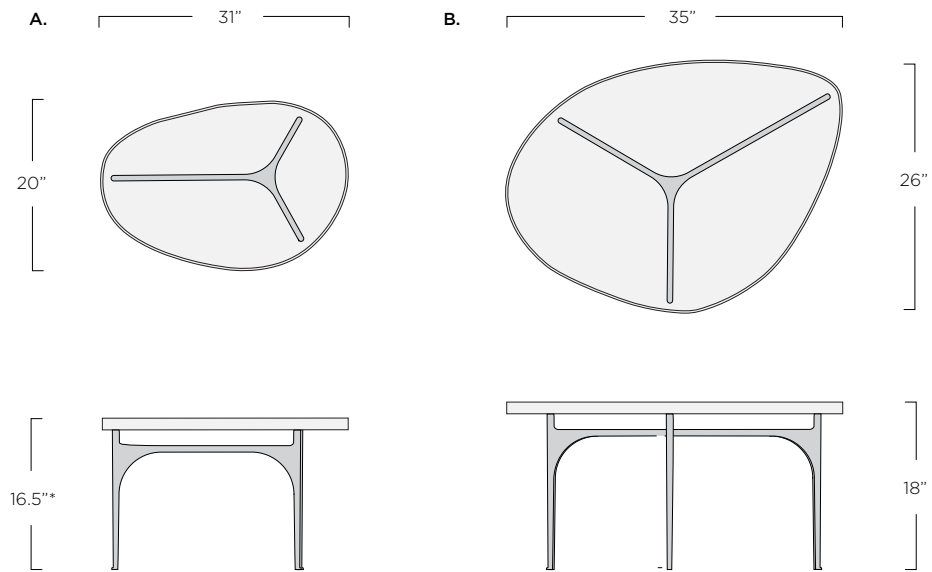

VENTANA NESTING COCKTAIL TABLES

DIMENSIONS

35 x 26 x 18 H and
31 x 20 x 16.5 H as shown

MATERIALS

Lost wax cast bronze.

FINISH

Available in Light, Medium, Dark
or Warm Silver (premium finish).
Wax top coat standard.

ITEM NUMBER

T-625 smaller T-650 larger

NOTES

See back of tear sheet for table
dimensions and shapes. Tables are
available individually or as a pair.
Either table can be 18" tall as a
maximum.

228 S. East Street, Cloverdale, CA 95425
TEL 707.669.0556 WEB tuellreynolds.com

Tables are available individually or as a pair.
 * Either table can be 18" tall as a maximum.