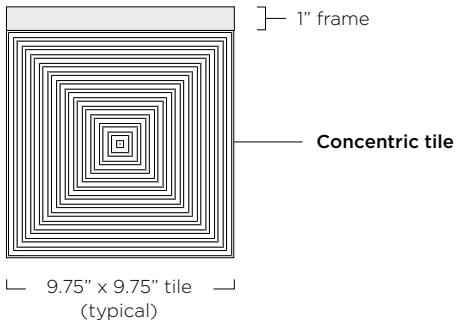

TAMALPAIS
CONSOLE

DIMENSIONS

48.75 L x 11.75 D x 32 H
See diagram for other configurations and sizes.

MATERIALS

Blackened steel base with cast bronze tile top.

FINISH

Cast bronze tiles available in Light, Medium, Dark, or Warm Silver (premium finish). Clear lacquer top coat on base, wax top coat on tiles standard.

ITEM NUMBER

T - 155

NOTES

Tiles available in two patterns: Mitre (shown) or Concentric. Custom configurations welcome.

228 S. East Street, Cloverdale, CA 95425
TEL 707.669.0556 WEB tuellreynolds.com

	9.75"	19.5"	29.25"	39"	48.75"	58.5"
9.75"	1	2	3	4	5	6
19.5"	2					
29.25"	3					
39"	4					
48.75"	5					
58.5"	6					

TAMALPAIS TABLE - COCKTAIL/SIDE/CONSOLE

Standard Plan Configurations:

- A. 1 x 3 11.75 x 29.25
- B. 1 x 4 11.75 x 39
- C. 1 x 5 11.75 x 48.75
- D. 1 x 6 11.75 x 58.5
- E. 1 x 7 11.75 x 68.25
- F. 2 x 3 21.5 x 29.25
- G. 2 x 4 21.5 x 39
- H. 2 x 5 21.5 x 48.75
- I. 2 x 6 21.5 x 58.5
- J. 3 x 3 31.25 x 29.25
- K. 3 x 4 31.25 x 39
- L. 3 x 5 31.25 x 48.75
- M. 3 x 6 31.25 x 58.5
- N. 4 x 4 41 x 39
- O. 4 x 5 41 x 48.75
- P. 4 x 6 41 x 58.5
- Q. 5 x 5 50.75 x 48.75
- R. 5 x 6 50.75 x 58.5
- S. 6 x 6 60.5 x 58.5

Additional Notes:

Cast bronze tiles are 9 3/4" x 9 3/4", typical, and frame is 1" x 2" iron channel

Custom configurations are also welcome. 32" H is standard for consoles, 16" for cocktail tables although easily customized.