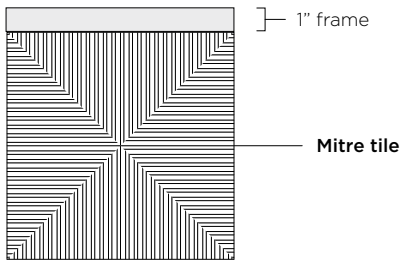

TAMALPAIS
CONSOLE

DIMENSIONS

48.75 L x 11.75 D x 32 H
See diagram for other configurations and sizes.

MATERIALS

Blackened steel base with cast bronze tile top.

FINISH

Cast bronze tiles available in Light, Medium, Dark, or Warm Silver (premium finish). Clear lacquer top coat on base, wax top coat on tiles standard.

ITEM NUMBER

T - 155

NOTES

Tiles available in two patterns: Mitre (shown) or Concentric. Custom configurations welcome.

228 S. East Street, Cloverdale, CA 95425
TEL 707.669.0556 WEB tuellreynolds.com

	9.75"	19.5"	29.25"	39"	48.75"	58.5"
9.75"	1	2	3	4	5	6
19.5"	2					
29.25"	3					
39"	4					
48.75"	5					
58.5"	6					

TAMALPAIS TABLE - COCKTAIL/SIDE/CONSOLE

Standard Plan Configurations:

- A. 1 x 3 11.75 x 29.25
- B. 1 x 4 11.75 x 39
- C. 1 x 5 11.75 x 48.75
- D. 1 x 6 11.75 x 58.5
- E. 1 x 7 11.75 x 68.25
- F. 2 x 3 21.5 x 29.25
- G. 2 x 4 21.5 x 39
- H. 2 x 5 21.5 x 48.75
- I. 2 x 6 21.5 x 58.5
- J. 3 x 3 31.25 x 29.25
- K. 3 x 4 31.25 x 39
- L. 3 x 5 31.25 x 48.75
- M. 3 x 6 31.25 x 58.5
- N. 4 x 4 41 x 39
- O. 4 x 5 41 x 48.75
- P. 4 x 6 41 x 58.5
- Q. 5 x 5 50.75 x 48.75
- R. 5 x 6 50.75 x 58.5
- S. 6 x 6 60.5 x 58.5

Additional Notes:

Cast bronze tiles are 9 3/4" x 9 3/4", typical, and frame is 1" x 2" iron channel

Custom configurations are also welcome. 32" H is standard for consoles, 16" for cocktail tables although easily customized.