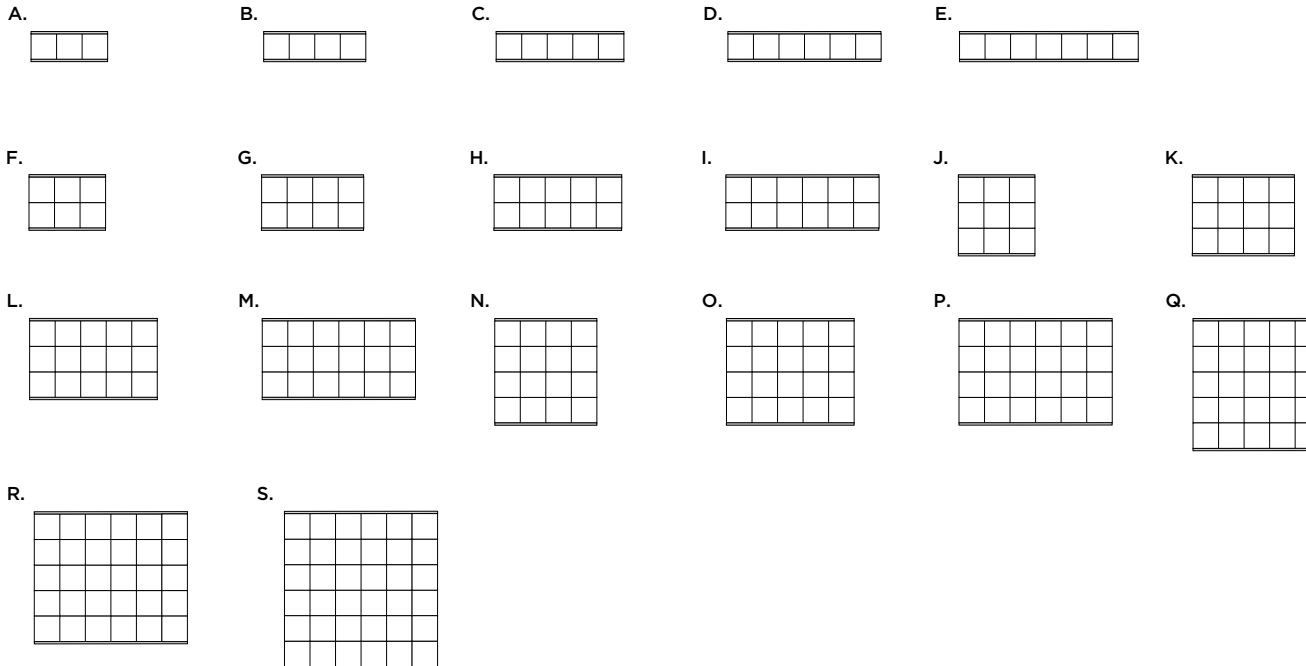

ITEM NUMBER

T - 155

NOTES

Tiles available in two patterns: Mitre (shown) or Concentric. Custom configurations welcome.

228 S. East Street, Cloverdale, CA 95425
TEL 707.669.0556 WEB tuellreynolds.com

	9.75"	19.5"	29.25"	39"	48.75"	58.5"
9.75"	1	2	3	4	5	6
19.5"	2					
29.25"	3					
39"	4					
48.75"	5					
58.5"	6					

TAMALPAIS TABLE - COCKTAIL/SIDE/CONSOLE

Standard Plan Configurations:

- A. 1 x 3 11.75 x 29.25
- B. 1 x 4 11.75 x 39
- C. 1 x 5 11.75 x 48.75
- D. 1 x 6 11.75 x 58.5
- E. 1 x 7 11.75 x 68.25
- F. 2 x 3 21.5 x 29.25
- G. 2 x 4 21.5 x 39
- H. 2 x 5 21.5 x 48.75
- I. 2 x 6 21.5 x 58.5
- J. 3 x 3 31.25 x 29.25
- K. 3 x 4 31.25 x 39
- L. 3 x 5 31.25 x 48.75
- M. 3 x 6 31.25 x 58.5
- N. 4 x 4 41 x 39
- O. 4 x 5 41 x 48.75
- P. 4 x 6 41 x 58.5
- Q. 5 x 5 50.75 x 48.75
- R. 5 x 6 50.75 x 58.5
- S. 6 x 6 60.5 x 58.5

Additional Notes:

Cast bronze tiles are 9 3/4" x 9 3/4", typical, and frame is 1" x 2" iron channel

Custom configurations are also welcome. 32" H is standard for consoles, 16" for cocktail tables although easily customized.