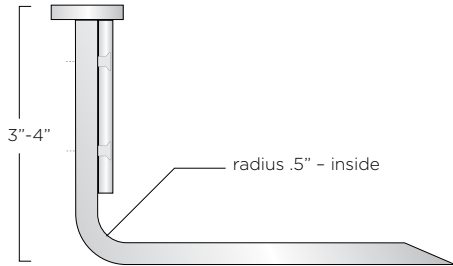

A. End Bracket Return / Top View

A. End Bracket Return / Side View

B. Saddle Center Bracket vertical mounting

C. Saddle Center Bracket horizontal mounting

ROSS DRAPERY HARDWARE

Standard Plan Configurations:

Wands - Solid Bronze
DHWR - Round .375" please specify length
DHWS - Square .375" please specify length

Additional Notes:
 Custom configurations are also welcome.

228 S. East Street, Cloverdale, CA 95425
 TEL 707.669.0556 WEB tuellreynolds.com