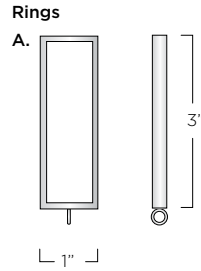

A. End Bracket Return / Top View

A. End Bracket Return / Side View

B. Saddle Center Bracket vertical mounting

C. Saddle Center Bracket horizontal mounting

ROSS DRAPERY HARDWARE

Standard Plan Configurations:

Rods - Solid Architectural Bronze Bar
A. DH - 800
B. DH - 825

Rings - Solid Bronze
A. DHR - 800

Brackets - Architectural Bronze
A. DHB - 800
B. DHB - 900 Saddle Center Bracket
 vertical mounting
C. DHB - 910 Saddle Center Bracket
 horizontal mounting

Wands - Solid Bronze
DHWR - Round .375" please specify length
DHWS - Square .375" please specify length

Additional Notes:
 Custom configurations are also welcome.

228 S. East Street, Cloverdale, CA 95425
 TEL 707.669.0556 WEB tuellreynolds.com