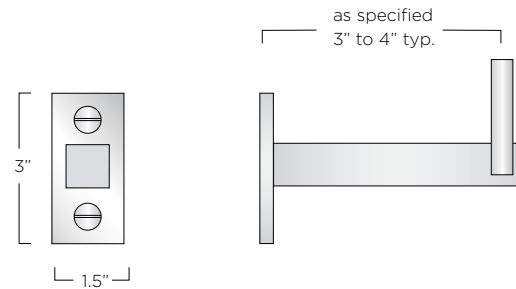

A. End Bracket Return / Top View

A. End Bracket Return / Side View

B. Saddle Center Bracket vertical mounting

C. Saddle Center Bracket horizontal mounting

ROSS DRAPERY HARDWARE

Standard Plan Configurations:

Wands - Solid Bronze
DHWR - Round .375" please specify length
DHWS - Square .375" please specify length

Additional Notes:
 Custom configurations are also welcome.

228 S. East Street, Cloverdale, CA 95425
 TEL 707.669.0556 WEB tuellreynolds.com