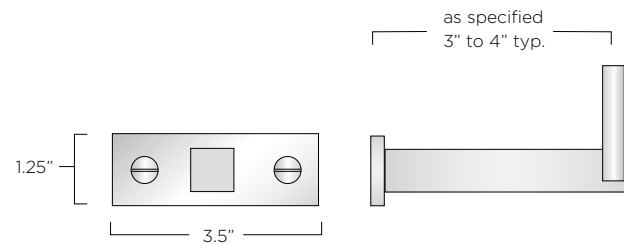

A. End Bracket Return / Top View

A. End Bracket Return / Side View

B. Saddle Center Bracket vertical mounting

C. Saddle Center Bracket horizontal mounting

ROSS DRAPERY HARDWARE

Standard Plan Configurations:

Rods - Solid Architectural Bronze Bar
A. DH - 800
B. DH - 825

Rings - Solid Bronze
A. DHR - 800

Brackets - Architectural Bronze
A. DHB - 800
B. DHB - 900 Saddle Center Bracket
 vertical mounting
C. DHB - 910 Saddle Center Bracket
 horizontal mounting

Wands - Solid Bronze
DHWR - Round .375" please specify length
DHWS - Square .375" please specify length

Additional Notes:
 Custom configurations are also welcome.

228 S. East Street, Cloverdale, CA 95425
 TEL 707.669.0556 WEB tuellreynolds.com