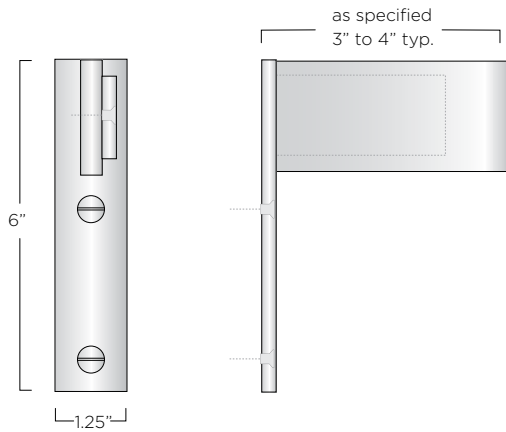

ROSS
DRAPERY HARDWARE

See shop drawings on back for specifications and options.

MATERIALS
Architectural bronze.

FINISH
Available in Light, Medium, Dark or Warm Silver (premium finish).
Wax top coat.

228 S. East Street, Cloverdale, CA 95425
TEL 707.669.0556 WEB tuellreynolds.com

A. End Bracket Return / Top View

A. End Bracket Return / Side View

B. Saddle Center Bracket vertical mounting

C. Saddle Center Bracket horizontal mounting

ROSS DRAPERY HARDWARE

Standard Plan Configurations:

Rods - Solid Architectural Bronze Bar
A. DH - 800
B. DH - 825

Rings - Solid Bronze
A. DHR - 800

Brackets - Architectural Bronze
A. DHB - 800
B. DHB - 900 Saddle Center Bracket
 vertical mounting
C. DHB - 910 Saddle Center Bracket
 horizontal mounting

Wands - Solid Bronze
DHWR - Round .375" please specify length
DHWS - Square .375" please specify length

Additional Notes:
 Custom configurations are also welcome.

228 S. East Street, Cloverdale, CA 95425
 TEL 707.669.0556 WEB tuellreynolds.com