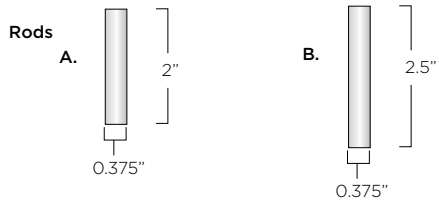

A. End Bracket Return / Top View

A. End Bracket Return / Side View

B. Saddle Center Bracket vertical mounting

C. Saddle Center Bracket horizontal mounting

ROSS DRAPERY HARDWARE

Standard Plan Configurations:

Rods - Solid Architectural Bronze Bar
A. DH - 800
B. DH - 825

Rings - Solid Bronze
A. DHR - 800

Brackets - Architectural Bronze
A. DHB - 800
B. DHB - 900 Saddle Center Bracket
 vertical mounting
C. DHB - 910 Saddle Center Bracket
 horizontal mounting

Wands - Solid Bronze
DHWR - Round .375" please specify length
DHWS - Square .375" please specify length

Additional Notes:
 Custom configurations are also welcome.

228 S. East Street, Cloverdale, CA 95425
 TEL 707.669.0556 WEB tuellreynolds.com