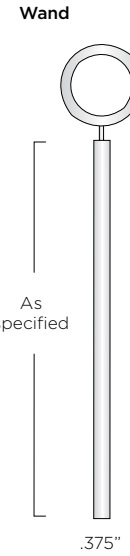

ROSS
DRAPERY HARDWARE

See shop drawings on back for specifications and options.

MATERIALS
Architectural bronze.

FINISH
Available in Light, Medium, Dark or Warm Silver (premium finish).
Wax top coat.

228 S. East Street, Cloverdale, CA 95425
TEL 707.669.0556 WEB tuellreynolds.com

A. End Bracket Return / Top View

A. End Bracket Return / Side View

B. Saddle Center Bracket vertical mounting

C. Saddle Center Bracket horizontal mounting

ROSS DRAPERY HARDWARE

Standard Plan Configurations:

Rods - Solid Architectural Bronze Bar
A. DH - 800
B. DH - 825

Rings - Solid Bronze
A. DHR - 800

Brackets - Architectural Bronze
A. DHB - 800
B. DHB - 900 Saddle Center Bracket
 vertical mounting
C. DHB - 910 Saddle Center Bracket
 horizontal mounting

Wands - Solid Bronze
DHWR - Round .375" please specify length
DHWS - Square .375" please specify length

Additional Notes:
 Custom configurations are also welcome.

228 S. East Street, Cloverdale, CA 95425
 TEL 707.669.0556 WEB tuellreynolds.com