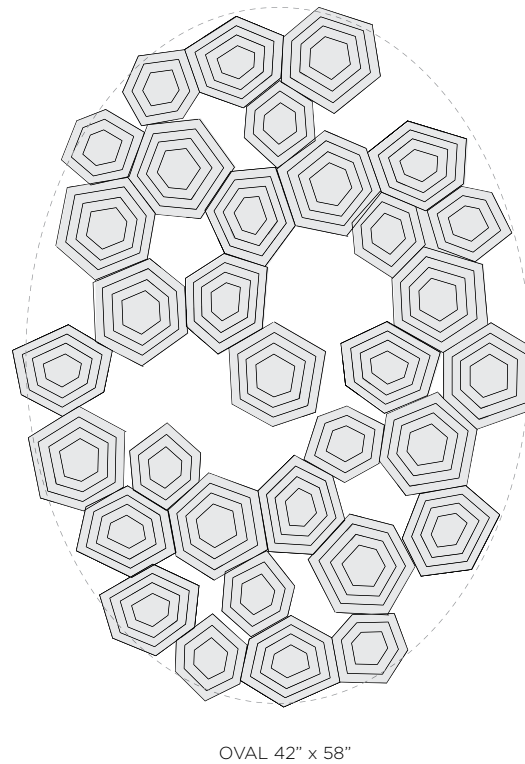

E. 33 Hex Oval Sconce/Flushmount