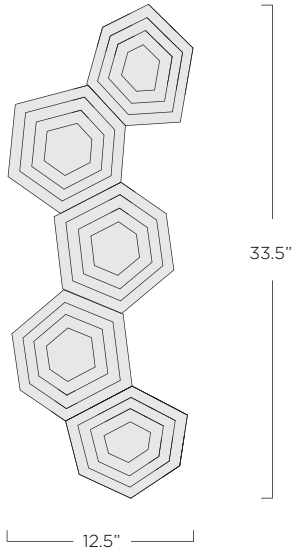

HIVE
LINEAR SCONCE

DIMENSIONS

18 W x 44.5 H x 2.5 D as shown

MATERIALS

Hand formed brass sheet, mica,
steel backplate.

FINISH

Light Brass finish only.
Clear Lacquer top coat.

ITEM NUMBER

 **TUELL AND
REYNOLDS**

228 S. East Street, Cloverdale, CA 95425
TEL 707.669.0556 WEB tuellreynolds.com

A. 8 Hex Linear Sconce/Flushmount

C. 3 Hex Round Sconce/Flushmount

D. 18 Hex Round Sconce/Flushmount

E. 33 Hex Oval Sconce/Flushmount

B. 5 Hex Linear Sconce/Flushmount

HIVE SCONCE/FLUSHMOUNT

Standard Plan Configurations:

A. SC-305 - 8 Hex Linear
18 W x 44.5 H x 2.5 D

B. SC-315 - 5 Hex Linear
12.5 W x 33.5 H x 2.5 D

C. SC-320 - 3 Hex Round
16.5 Diameter x 2.5 D

D. SC-330 - 18 Hex Round
36 Diameter x 2.5 D

4. SC-340 - 33 Hex Oval
41 W x 58 H x 2.5 D

SC-305-P - When ordering a Mirrored pair of 8 Hex Linear

SC-315-P - When ordering a Mirrored pair of 5 Hex Linear