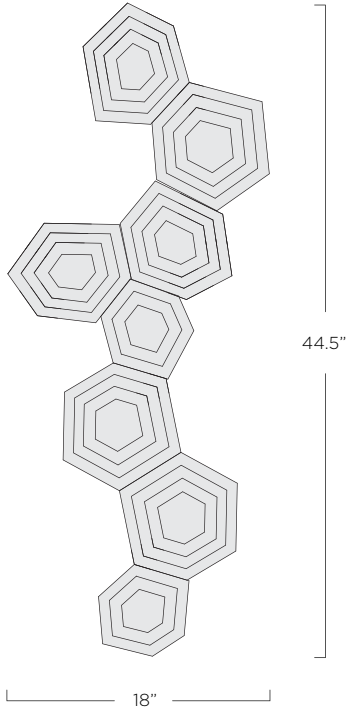

HIVE
LINEAR SCONCE

DIMENSIONS

18 W x 44.5 H x 2.5 D as shown

MATERIALS

Hand formed brass sheet, mica,
steel backplate.

FINISH

Light Brass finish only.
Clear Lacquer top coat.

ITEM NUMBER

SC-305-P Mirrored pair 8 Hex Linear
See Back for more configurations.

NOTE

Uses COB LED light strips rated
for 30,000 hours and will require a
24v remote transformer. See back
of tearsheet for diagrams of stock
configurations - fully customizable
for formations integrated with your
architecture.

 **TUELL AND
REYNOLDS**

228 S. East Street, Cloverdale, CA 95425
TEL 707.669.0556 WEB tuellreynolds.com

A. 8 Hex Linear Sconce/Flushmount

C. 3 Hex Round Sconce/Flushmount

D. 18 Hex Round Sconce/Flushmount

C. SC-320 - 3 Hex Round
16.5 Diameter x 2.5 D

D. SC-330 - 18 Hex Round
36 Diameter x 2.5 D

4. SC-340 - 33 Hex Oval
41 W x 58 H x 2.5 D

SC-305-P - When ordering a Mirrored pair of 8 Hex Linear

SC-315-P - When ordering a Mirrored pair of 5 Hex Linear