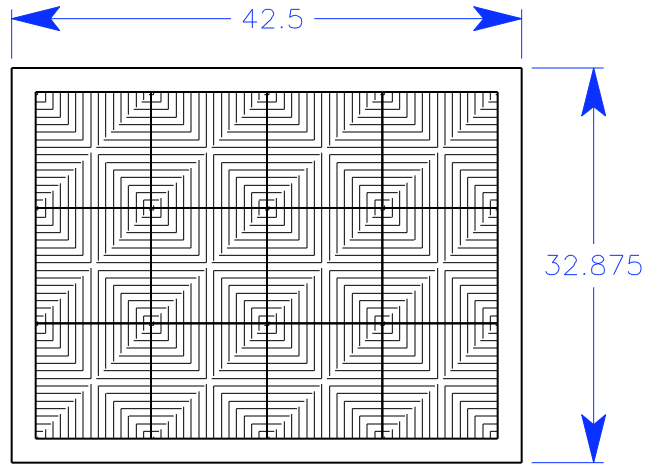

table top configurations for Inverness and Tamalpais effective 2/19/07

tuell+reynolds
 228 south east street cloverdale, california 95425
 707 669-0556 fax 707 669-0557
 www.tuellreynolds.com

table top configurations for Inverness and Tamalpais effective 2/19/07

tuell+reynolds
 228 south east street cloverdale, california 95425
 707 669-0556 fax 707 669-0557
 www.tuellreynolds.com

3 by 3 tiles
\$3,440.00

3 by 4 tiles
\$4,055.00

3 by 5 tiles
\$5,100.00

3 by 6 tiles
\$5,805.00

table top configurations for Inverness and Tamalpais effective 2/19/07

tuell+reynolds
 228 south east street cloverdale, california 95425
 707 669-0556 fax 707 669-0557
 www.tuellreynolds.com

4 by 4 tiles
\$5,245.00