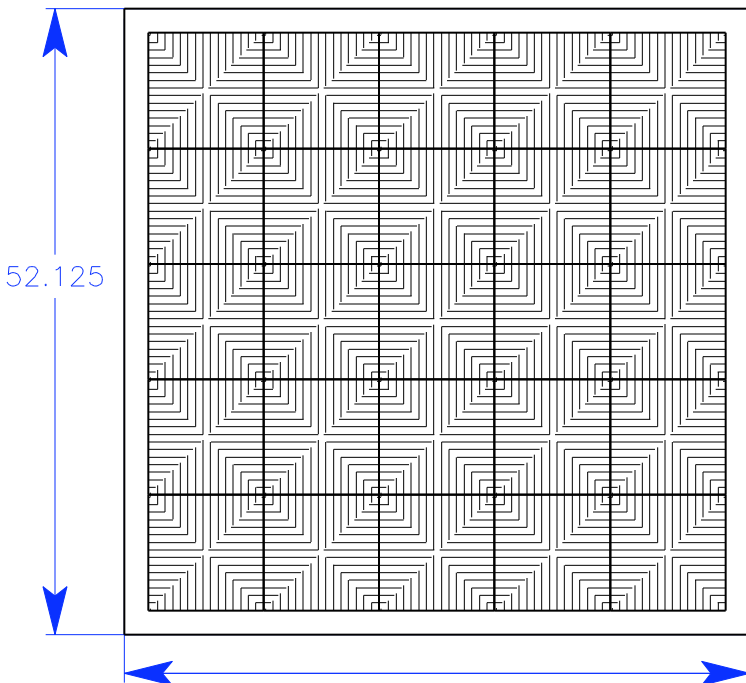

4 by 5 tiles
\$7020.00

4 by 6 tiles
\$8,335.00

table top configurations for
Inverness and Tamalpais
effective 2/19/07

5 by 5 tiles
\$8,520.00

tuell+reynolds
228 south east street cloverdale, california 95425
707 669-0556 fax 707 669-0557
www.tuellreynolds.com