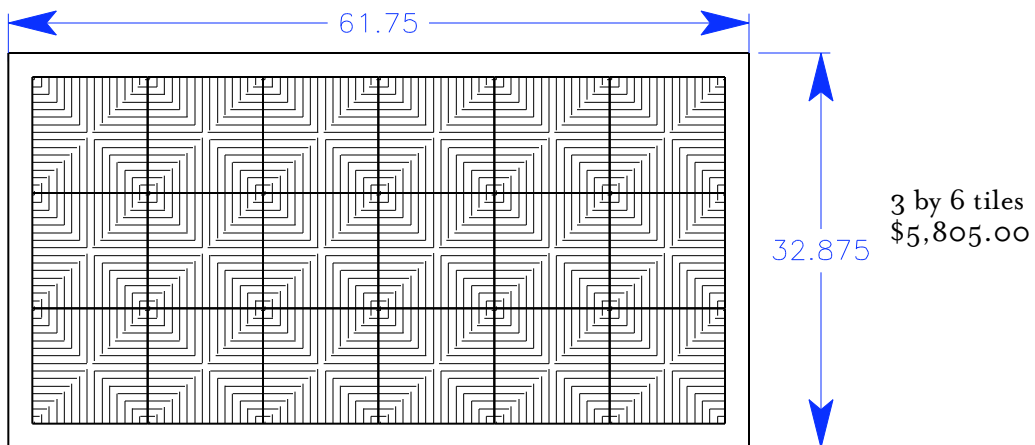

tuell+reynolds
 228 south east street cloverdale, california 95425
 707 669-0556 fax 707 669-0557
 www.tuellreynolds.com

3 by 3 tiles
\$3,440.00

3 by 4 tiles
\$4,055.00

3 by 5 tiles
\$5,100.00

3 by 6 tiles
\$5,805.00

table top configurations for Inverness and Tamalpais effective 2/19/07

tuell+reynolds
 228 south east street cloverdale, california 95425
 707 669-0556 fax 707 669-0557
 www.tuellreynolds.com

4 by 4 tiles
\$5,245.00

4 by 5 tiles
\$7020.00

4 by 6 tiles
\$8,335.00

table top configurations for
Inverness and Tamalpais
effective 2/19/07

5 by 5 tiles
\$8,520.00

tuell+reynolds
228 south east street cloverdale, california 95425
707 669-0556 fax 707 669-0557
www.tuellreynolds.com