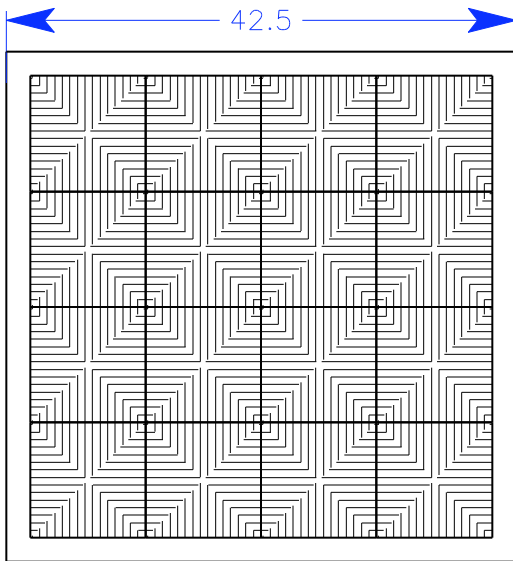

tuell+reynolds
 228 south east street cloverdale, california 95425
 707 669-0556 fax 707 669-0557
 www.tuellreynolds.com

3 by 3 tiles
\$3,440.00

3 by 4 tiles
\$4,055.00

3 by 5 tiles
\$5,100.00

3 by 6 tiles
\$5,805.00

table top configurations for Inverness and Tamalpais effective 2/19/07

tuell+reynolds
 228 south east street cloverdale, california 95425
 707 669-0556 fax 707 669-0557
 www.tuellreynolds.com

4 by 4 tiles
\$5,245.00