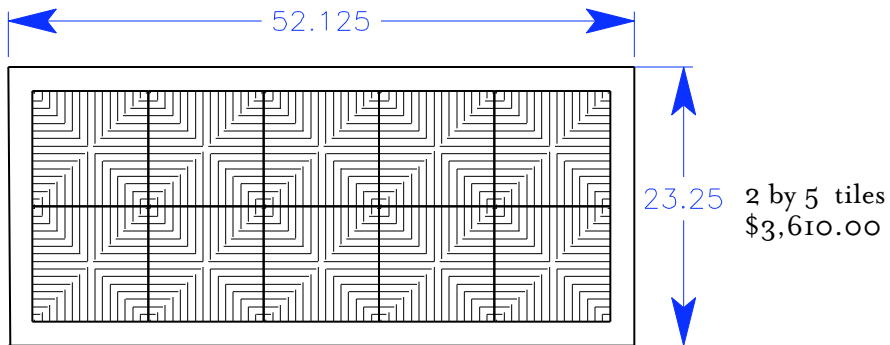

table top configurations for Inverness and Tamalpais effective 2/19/07

tuell+reynolds
 228 south east street cloverdale, california 95425
 707 669-0556 fax 707 669-0557
 www.tuellreynolds.com

table top configurations for Inverness and Tamalpais effective 2/19/07

tuell+reynolds
 228 south east street cloverdale, california 95425
 707 669-0556 fax 707 669-0557
 www.tuellreynolds.com

3 by 3 tiles
\$3,440.00

3 by 4 tiles
\$4,055.00

3 by 5 tiles
\$5,100.00

3 by 6 tiles
\$5,805.00

table top configurations for Inverness and Tamalpais effective 2/19/07

tuell+reynolds
 228 south east street cloverdale, california 95425
 707 669-0556 fax 707 669-0557
 www.tuellreynolds.com

4 by 4 tiles
\$5,245.00

4 by 5 tiles
\$7020.00

4 by 6 tiles
\$8,335.00

table top configurations for
Inverness and Tamalpais
effective 2/19/07

5 by 5 tiles
\$8,520.00

tuell+reynolds
228 south east street cloverdale, california 95425
707 669-0556 fax 707 669-0557
www.tuellreynolds.com