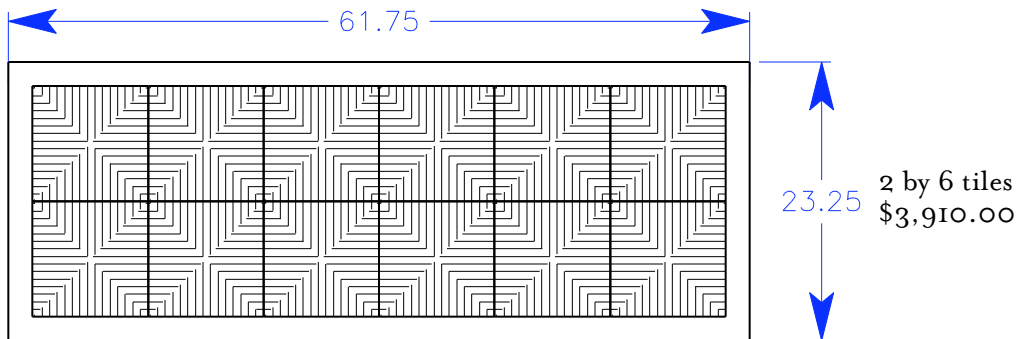

table top configurations for Inverness and Tamalpais effective 2/19/07

tuell+reynolds
 228 south east street cloverdale, california 95425
 707 669-0556 fax 707 669-0557
 www.tuellreynolds.com

table top configurations for Inverness and Tamalpais effective 2/19/07

tuell+reynolds
 228 south east street cloverdale, california 95425
 707 669-0556 fax 707 669-0557
 www.tuellreynolds.com

3 by 3 tiles
\$3,440.00

3 by 4 tiles
\$4,055.00

3 by 5 tiles
\$5,100.00

3 by 6 tiles
\$5,805.00

table top configurations for Inverness and Tamalpais effective 2/19/07

tuell+reynolds
 228 south east street cloverdale, california 95425
 707 669-0556 fax 707 669-0557
 www.tuellreynolds.com

4 by 4 tiles
\$5,245.00