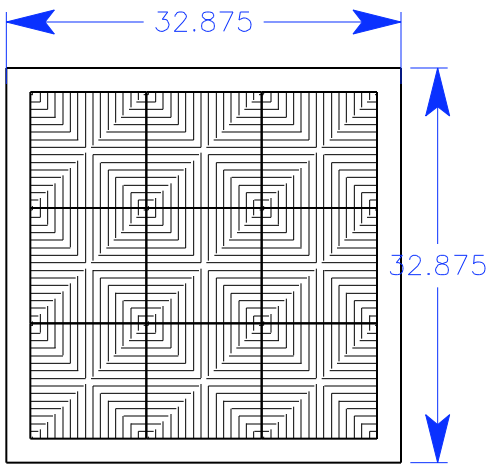

table top configurations for Inverness and Tamalpais effective 2/19/07

tuell+reynolds
 228 south east street cloverdale, california 95425
 707 669-0556 fax 707 669-0557
 www.tuellreynolds.com

table top configurations for Inverness and Tamalpais effective 2/19/07

tuell+reynolds
 228 south east street cloverdale, california 95425
 707 669-0556 fax 707 669-0557
 www.tuellreynolds.com

3 by 3 tiles
\$3,440.00

3 by 4 tiles
\$4,055.00

3 by 5 tiles
\$5,100.00

3 by 6 tiles
\$5,805.00

table top configurations for Inverness and Tamalpais effective 2/19/07

tuell+reynolds
 228 south east street cloverdale, california 95425
 707 669-0556 fax 707 669-0557
 www.tuellreynolds.com

4 by 4 tiles
\$5,245.00