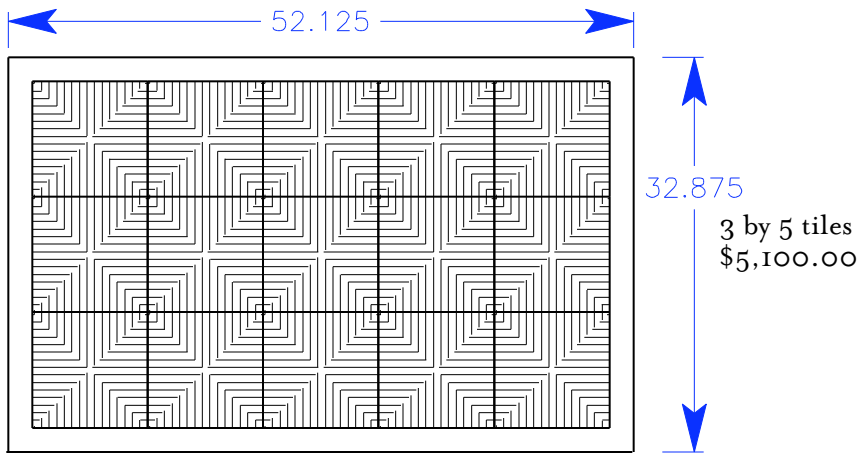

table top configurations for Inverness and Tamalpais effective 2/19/07

tuell+reynolds
 228 south east street cloverdale, california 95425
 707 669-0556 fax 707 669-0557
 www.tuellreynolds.com

table top configurations for Inverness and Tamalpais effective 2/19/07

tuell+reynolds
 228 south east street cloverdale, california 95425
 707 669-0556 fax 707 669-0557
 www.tuellreynolds.com

3 by 3 tiles
\$3,440.00

3 by 4 tiles
\$4,055.00

3 by 5 tiles
\$5,100.00

3 by 6 tiles
\$5,805.00

table top configurations for Inverness and Tamalpais effective 2/19/07

tuell+reynolds
 228 south east street cloverdale, california 95425
 707 669-0556 fax 707 669-0557
 www.tuellreynolds.com

4 by 4 tiles
\$5,245.00

4 by 5 tiles
\$7020.00

4 by 6 tiles
\$8,335.00

table top configurations for
Inverness and Tamalpais
effective 2/19/07

5 by 5 tiles
\$8,520.00

tuell+reynolds
228 south east street cloverdale, california 95425
707 669-0556 fax 707 669-0557
www.tuellreynolds.com