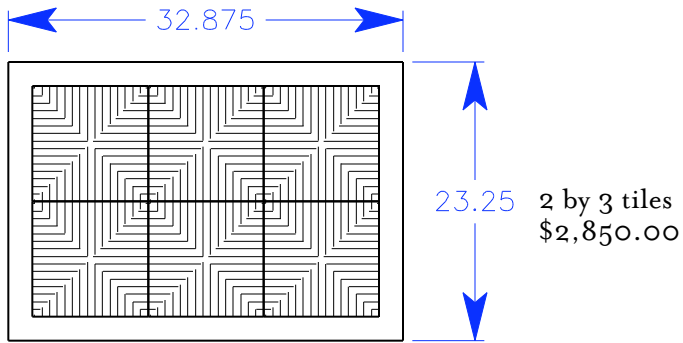

table top configurations for Inverness and Tamalpais effective 2/19/07

tuell+reynolds
 228 south east street cloverdale, california 95425
 707 669-0556 fax 707 669-0557
 www.tuellreynolds.com

table top configurations for Inverness and Tamalpais effective 2/19/07

tuell+reynolds
 228 south east street cloverdale, california 95425
 707 669-0556 fax 707 669-0557
 www.tuellreynolds.com

3 by 3 tiles
\$3,440.00

3 by 4 tiles
\$4,055.00

3 by 5 tiles
\$5,100.00

3 by 6 tiles
\$5,805.00

table top configurations for Inverness and Tamalpais effective 2/19/07

tuell+reynolds
 228 south east street cloverdale, california 95425
 707 669-0556 fax 707 669-0557
 www.tuellreynolds.com

4 by 4 tiles
\$5,245.00