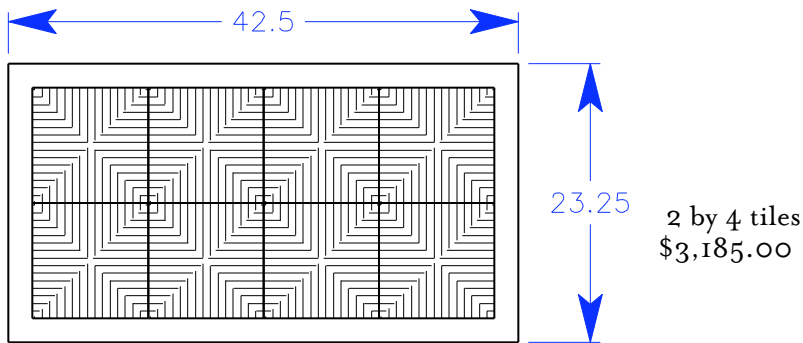

table top configurations for Inverness and Tamalpais effective 2/19/07

tuell+reynolds
 228 south east street cloverdale, california 95425
 707 669-0556 fax 707 669-0557
 www.tuellreynolds.com

table top configurations for Inverness and Tamalpais effective 2/19/07

tuell+reynolds
 228 south east street cloverdale, california 95425
 707 669-0556 fax 707 669-0557
 www.tuellreynolds.com

3 by 3 tiles
\$3,440.00

3 by 4 tiles
\$4,055.00

3 by 5 tiles
\$5,100.00

3 by 6 tiles
\$5,805.00

table top configurations for Inverness and Tamalpais effective 2/19/07

tuell+reynolds
 228 south east street cloverdale, california 95425
 707 669-0556 fax 707 669-0557
 www.tuellreynolds.com

4 by 4 tiles
\$5,245.00