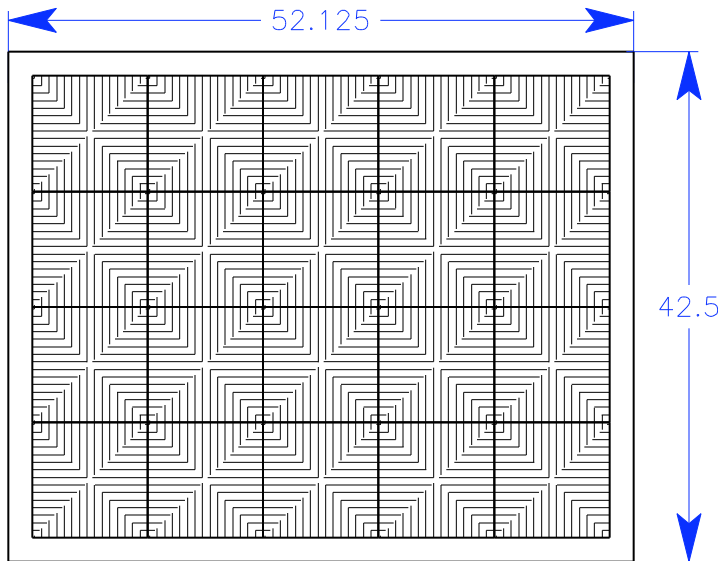

tuell+reynolds
 228 south east street cloverdale, california 95425
 707 669-0556 fax 707 669-0557
 www.tuellreynolds.com

3 by 3 tiles
\$3,440.00

3 by 4 tiles
\$4,055.00

3 by 5 tiles
\$5,100.00

3 by 6 tiles
\$5,805.00

table top configurations for Inverness and Tamalpais effective 2/19/07

tuell+reynolds
 228 south east street cloverdale, california 95425
 707 669-0556 fax 707 669-0557
 www.tuellreynolds.com

4 by 4 tiles
\$5,245.00