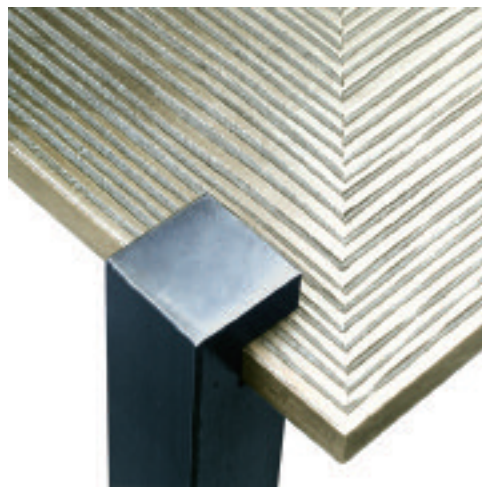

### **hakone**

cast bronze top  
shown with concentric tile  
patinaed iron legs  
10" square x 20" tall

ST-200