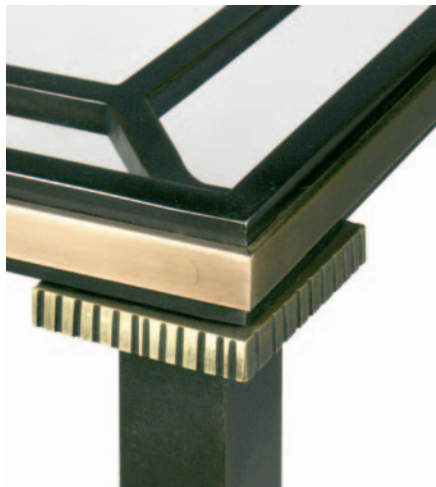

### **belvedere**

patinaed steel and bronze,  
glass top

19" x 19" x 24" tall

T-200