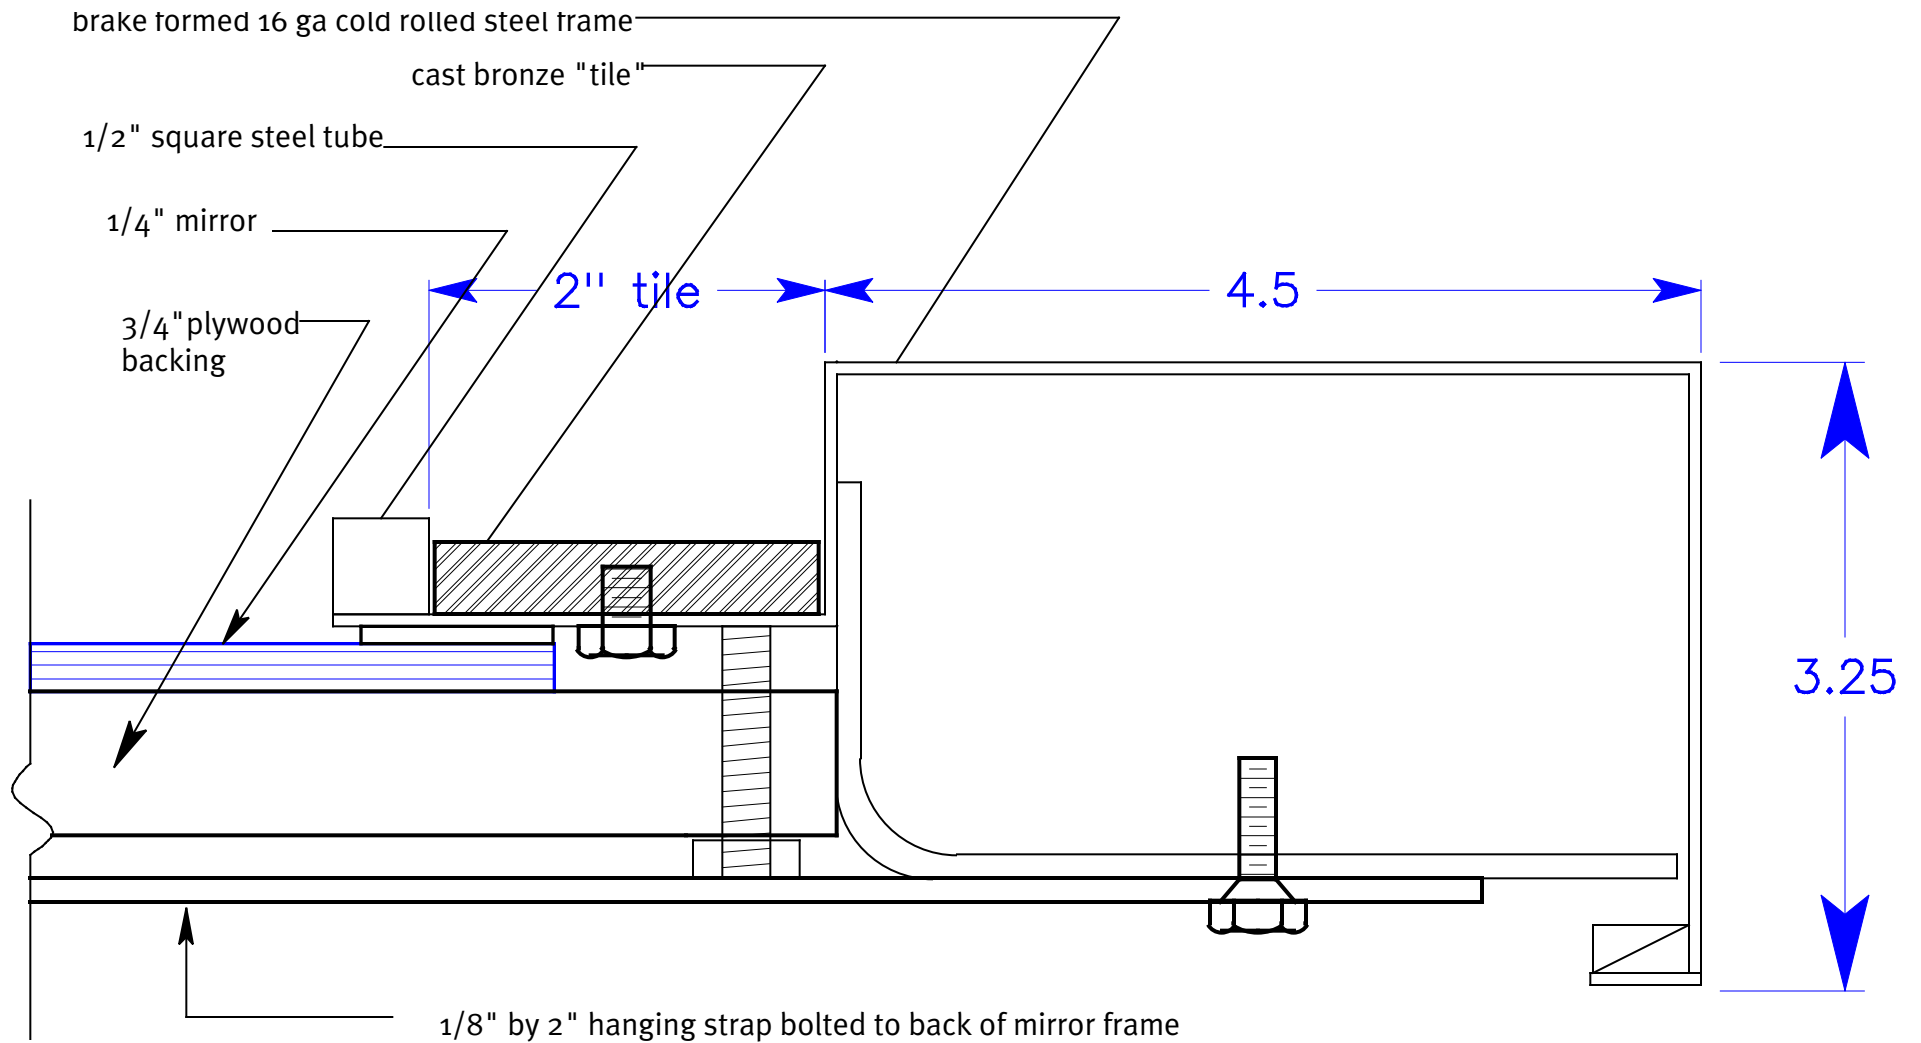

## mirror frame-head section- navarro mirror

## mirror frame-jamb section- typical for navarro style mirror

page 1 of 2 scale full size effective 01/01/06

tuell + reynolds  
 228 south east street cloverdale, california 95425  
 707 669-0556 fax: 707 669-0557  
 www.tuellreynolds.com