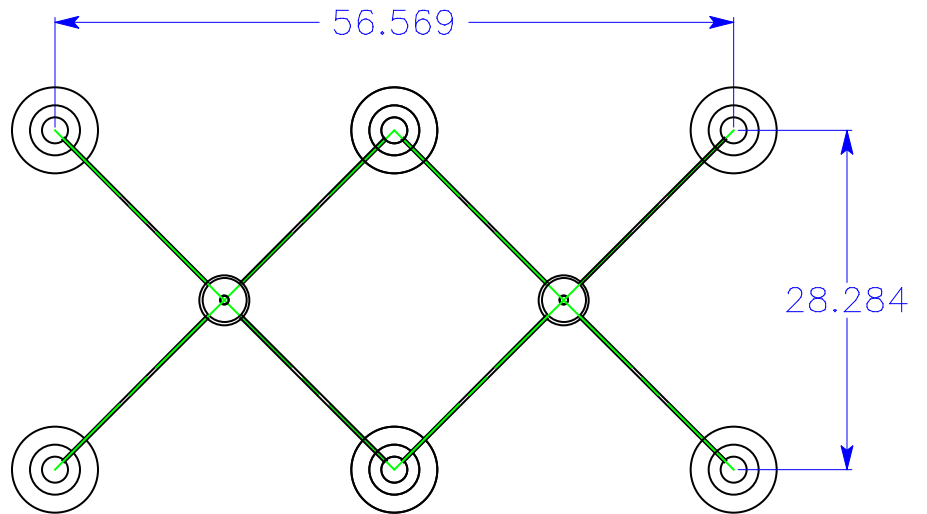

three arm - 120 degree arms - triangular plan

four arm - 90 degree arms - square plan

six arm - 60 degree arms round plan

four arm - 60 degree/120 degree arms - rectangular plan

examples of plan configurations for Mendocino and Manhattan chandeliers - arm length can be specified

four arm - 90 degree arms - double module -rectangular plan

four arm - 60 degree/ 120 degree arms - double module -rectangular plan

examples of plan configurations for Mendocino and Manhattan chandeliers - arm length can be specified