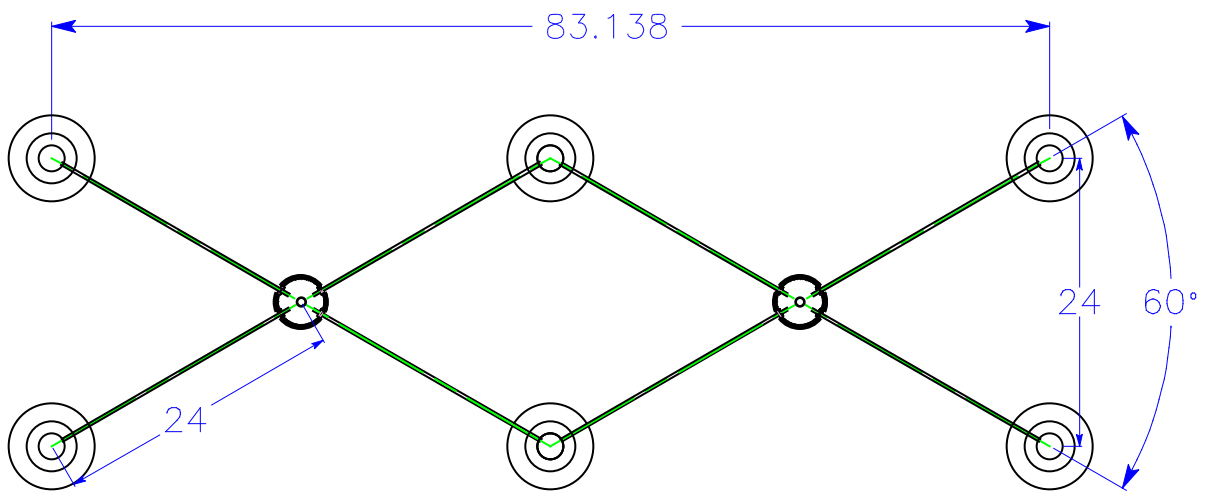

three arm - 120 degree arms - triangular plan

four arm - 90 degree arms - square plan

six arm - 60 degree arms round plan

four arm - 60 degree/120 degree arms - rectangular plan

examples of plan configurations for Mendocino and Manhattan chandeliers - arm length can be specified

four arm - 90 degree arms - double module -rectangular plan

four arm - 60 degree/ 120 degree arms - double module -rectangular plan

examples of plan configurations for Mendocino and Manhattan chandeliers - arm length can be specified