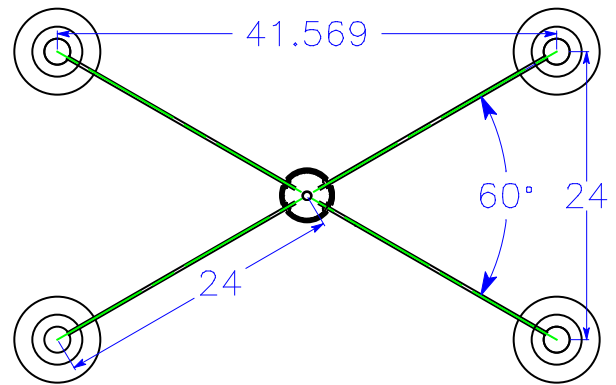

three arm - 120 degree arms - triangular plan

four arm - 90 degree arms - square plan

six arm - 60 degree arms round plan

four arm - 60 degree/120 degree arms - rectangular plan

examples of plan configurations for Mendocino and Manhattan chandeliers - arm length can be specified

four arm - 90 degree arms - double module -rectangular plan

four arm - 60 degree/ 120 degree arms - double module -rectangular plan

examples of plan configurations for Mendocino and Manhattan chandeliers - arm length can be specified