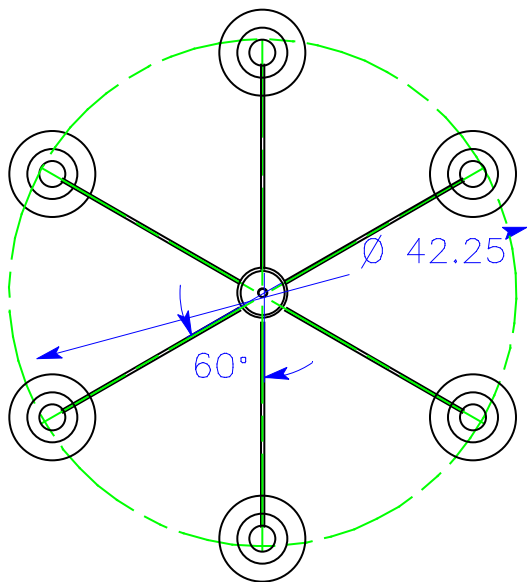

three arm - 120 degree arms - triangular plan

four arm - 90 degree arms - square plan

six arm - 60 degree arms round plan

four arm - 60 degree/120 degree arms - rectangular plan

examples of plan configurations for Mendocino and Manhattan chandeliers - arm length can be specified

four arm - 90 degree arms - double module -rectangular plan

four arm - 60 degree/ 120 degree arms - double module -rectangular plan

examples of plan configurations for Mendocino and Manhattan chandeliers - arm length can be specified