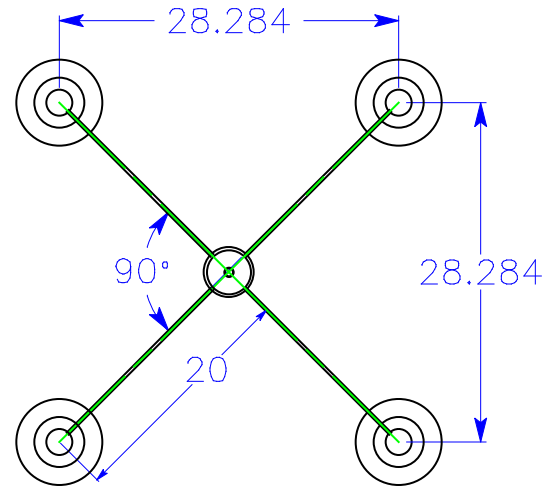

three arm - 120 degree arms - triangular plan

four arm - 90 degree arms - square plan

six arm - 60 degree arms round plan

four arm - 60 degree/120 degree arms - rectangular plan

examples of plan configurations for Mendocino and Manhattan chandeliers - arm length can be specified

four arm - 90 degree arms - double module -rectangular plan

four arm - 60 degree/ 120 degree arms - double module -rectangular plan

examples of plan configurations for Mendocino and Manhattan chandeliers - arm length can be specified