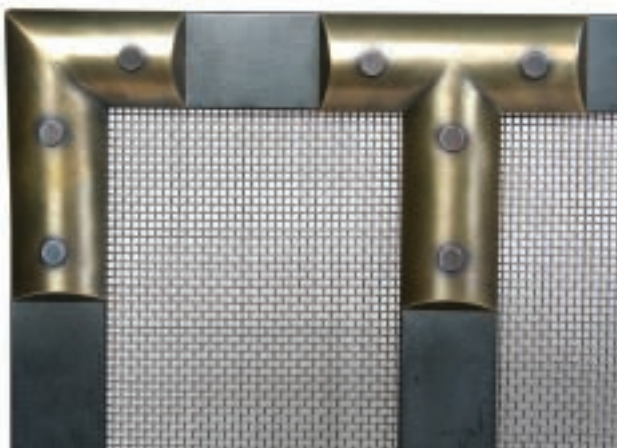

**tuell+reynolds**

228 s. east street • cloverdale, california 95425  
707.669.0556 fax: 707.669.0557  
www.tuellreynolds.com

**m o r a g a**

patinaed bronze and iron  
custom sizes up to 48" x 50" wide

FPA-750