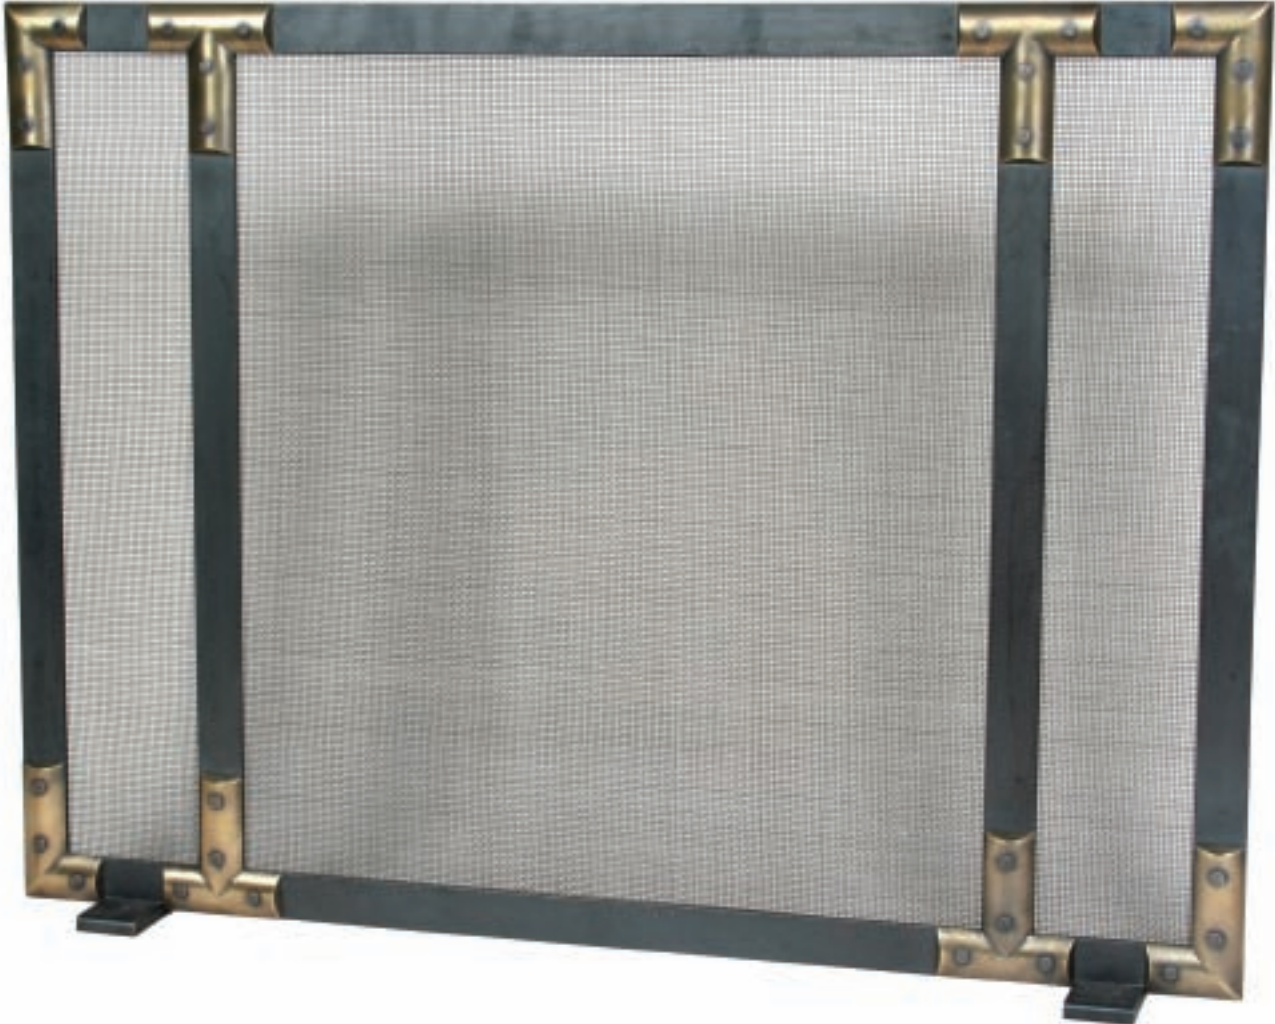

**tuell+reynolds**

228 s. east street • cloverdale, california 95425  
707.669.0556 fax: 707.669.0557  
www.tuellreynolds.com

**m o r a g a**

patinaed bronze and iron  
custom sizes up to 48" x 50" wide

FPA-750