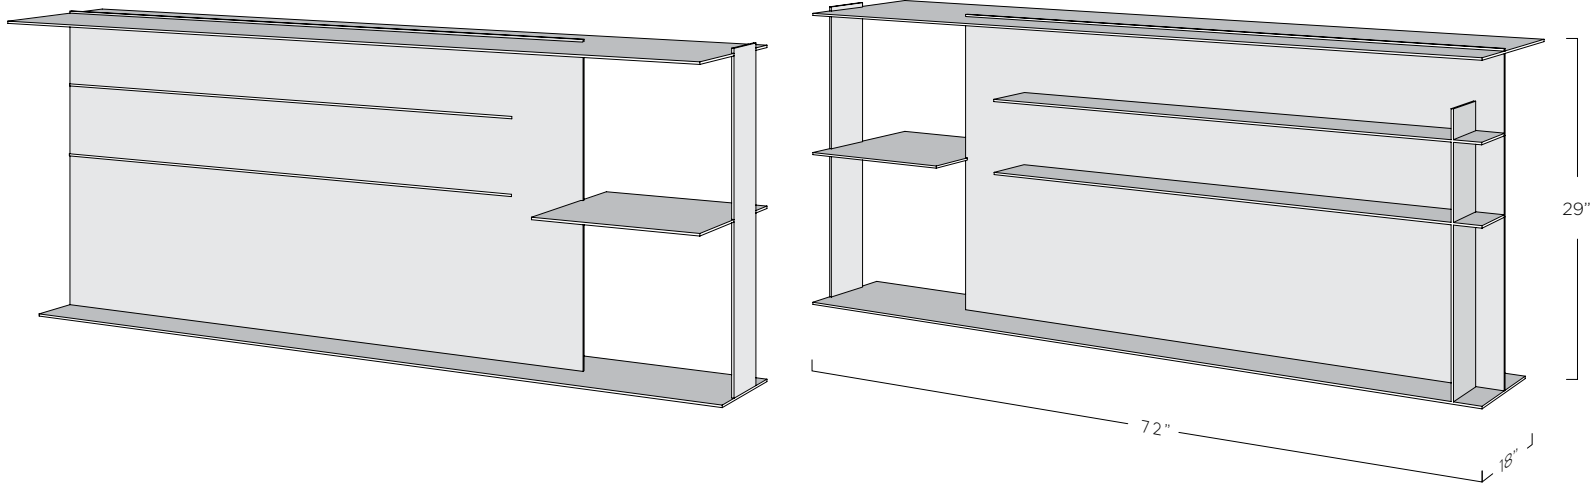

ASILOMAR CONSOLE

DIMENSIONS

72 W x 18 D x 29 H

See diagram for other configurations and sizes.

MATERIALS

Blackened steel with hand brazed bronze edging.

FINISH

Bronze components available in Light, Medium, Dark or Warm Silver (premium finish). Wax top coat standard. Bottom of console is lacquered.

ITEM NUMBER

T-430

NOTES

Smaller customizations are possible, however this product is not available larger than shown.

228 S. East Street, Cloverdale, CA 95425
TEL 707.669.0556 WEB tuellreynolds.com

A. Tall Side Table

B. Accent Table

C. Console / Room Divider

ASILOMAR TABLES

Standard Plan Configurations:

A. Tall Side Table
15 W x 15 D x 22 H

B. Accent Table
12 W x 12 D x 20 H

C. Console / Room Divider
72 W x 18 D x 29 H

Custom configurations are also welcome.