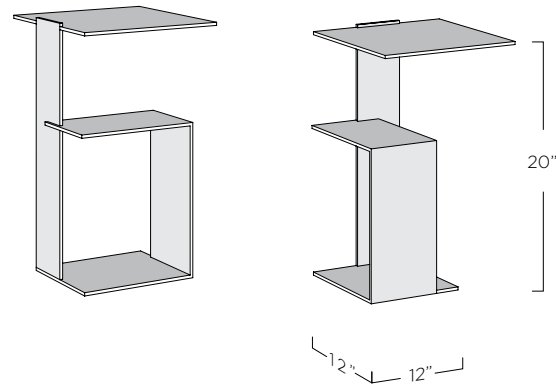

ASILOMAR CONSOLE

DIMENSIONS

72 W x 18 D x 29 H

See diagram for other configurations and sizes.

MATERIALS

Blackened steel with hand brazed bronze edging.

FINISH

Bronze components available in Light, Medium, Dark or Warm Silver (premium finish). Wax top coat standard. Bottom of console is lacquered.

ITEM NUMBER

T-430

NOTES

Smaller customizations are possible, however this product is not available larger than shown.

228 S. East Street, Cloverdale, CA 95425
TEL 707.669.0556 WEB tuellreynolds.com

A. Tall Side Table

B. Accent Table

C. Console / Room Divider

ASILOMAR TABLES

Standard Plan Configurations:

A. Tall Side Table
15 W x 15 D x 22 H

B. Accent Table
12 W x 12 D x 20 H

C. Console / Room Divider
72 W x 18 D x 29 H

Custom configurations are also welcome.