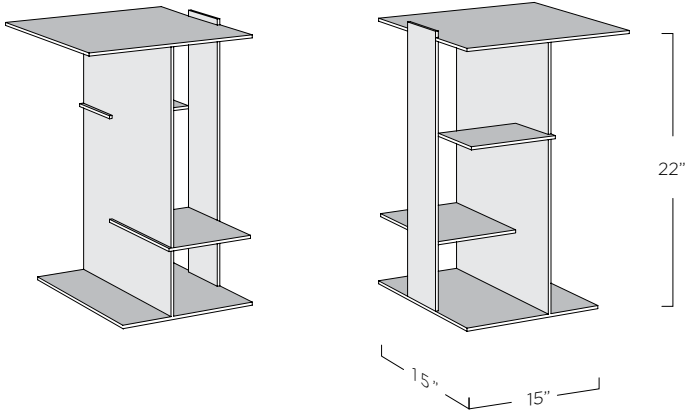

ASILOMAR CONSOLE

DIMENSIONS

72 W x 18 D x 29 H

See diagram for other configurations and sizes.

MATERIALS

Blackened steel with hand brazed bronze edging.

FINISH

Bronze components available in Light, Medium, Dark or Warm Silver (premium finish). Wax top coat standard. Bottom of console is lacquered.

ITEM NUMBER

T-430

NOTES

Smaller customizations are possible, however this product is not available larger than shown.

228 S. East Street, Cloverdale, CA 95425
TEL 707.669.0556 WEB tuellreynolds.com

A. Tall Side Table

B. Accent Table

C. Console / Room Divider

ASILOMAR TABLES

Standard Plan Configurations:

A. Tall Side Table
15 W x 15 D x 22 H

B. Accent Table
12 W x 12 D x 20 H

C. Console / Room Divider
72 W x 18 D x 29 H

Custom configurations are also welcome.